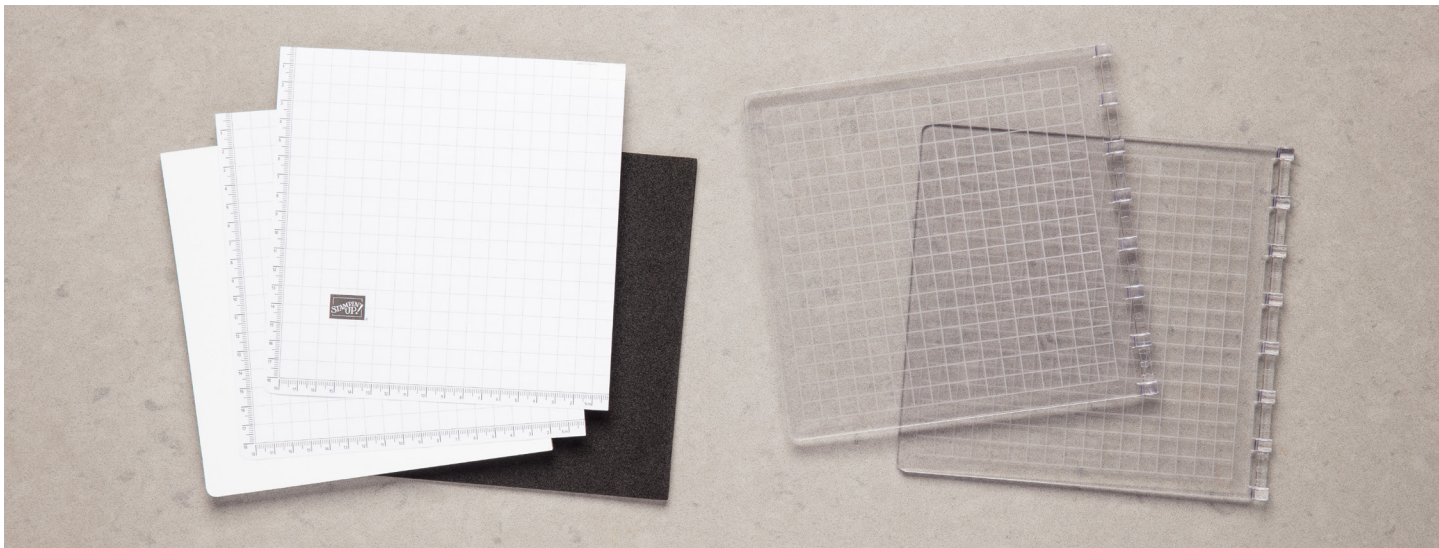

# STAMPARATUS® ACCESSORIES

The Stamparatus® (Item 146276, \$49.00) is the world's most innovative stamp placement tool—now with a supporting line of all-new accessories to keep you stamping smoothly!

## **SMALL GRID PAPER**

Grid paper perfectly sized to fit the Stamparatus®, for precision stamp alignment every time. (50 sheets)  
149621 **\$6.50**